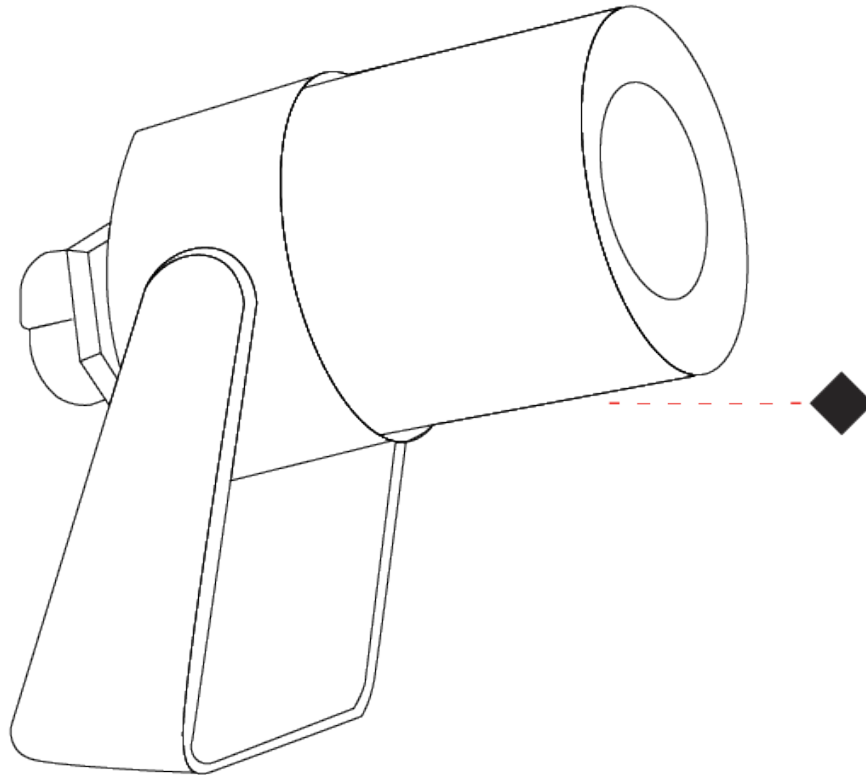

NANO XL SURFACE

E9F235-

PROJECT	_____
TYPE	_____
SPECIFIER	_____
QUANTITY	_____
DATE	_____

E