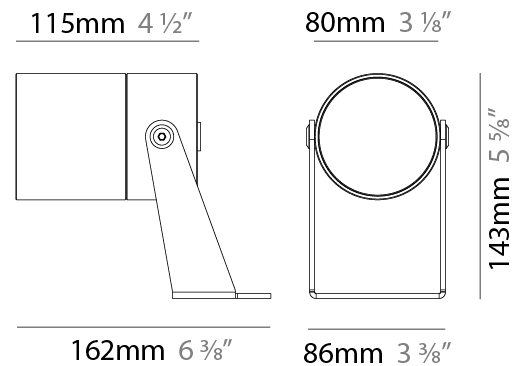

NANO XXL SURFACE

E9F340-

base number   Color   Finish   Lens
Temperature   Options   Options

1. To build a product code in our configurator select the specify button on the base model # product page
2. To build a manual product code on this datasheet choose from the options listed below in blue font and add the suffix to the base model #

GENERAL

Series: Nano Flood
Subseries: Nano XXL
Brand: Platek
Division: Exterior
Mounting Type: Surface
Mounting Location: Above Ground
Subcategory: Flood

PHYSICAL

Shape: Cylinder
Length (mm): 115
Length (in): 4 1/2
Width (mm): 80
Width (in): 3 1/8
Height (mm): 143
Height (in): 5 5/8
Light Distribution: Adjustable / Direct
Diffuser: Clear tempered glass
Fixture Finish: BLK / WHI / GRY / COR / ANT / BRZ
Fixture Material: Aluminum Die Cast

ELECTRICAL

Lamp Type: LED
Input Wattage (W): 16
Dimming: Non-Dimmable
Driver Included: No
Driver Location: Remote
Driver Type: Constant Voltage- 120 / 277Vac
Driver Class: Class 2
Input Voltage (V): 120 - 277
Constant Voltage (V): 24

LED

Color Temperature (°K): 2700 / 3000 / 4000
Max. Delivered Lumen (lm): 970 / 1010
Nominal Lumen (lm): 1445 / 1503
CRI: >80 CRI
Lamp Life (hrs): 60000

OPTICAL

Optic°: 32 / 50
Beam Angle: 32 / 50

RATINGS AND CERTIFICATIONS

Certified By: Certified for North American Standards
IP rating: IP66
IK Rating: IK08
Bug Rating: B1 U0 G0
Upon Request: Higher Maximum Ambient Temperature