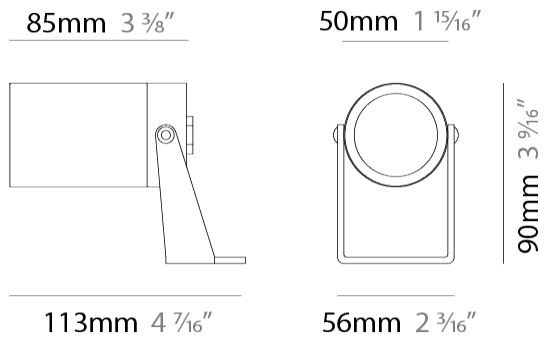

1. To build a product code in our configurator select the specify button on the base model # product page
2. To build a manual product code on this datasheet choose from the options listed below in blue font and add the suffix to the base model #

GENERAL

Series: Nano Flood
Subseries: Nano XL
Brand: Platek
Division: Exterior
Mounting Type: Surface
Mounting Location: Above Ground
Subcategory: Flood

PHYSICAL

Shape: Cylinder
Length (mm): 85
Length (in): 3 3/8
Width (mm): 50
Width (in): 2
Height (mm): 90
Height (in): 3 9/16
Light Distribution: Adjustable / Direct
Diffuser: Clear tempered glass
Fixture Finish: BLK / WHI / GRY / COR / ANT / BRZ
Fixture Material: Aluminum Die Cast
Cable Details: Supplied with 1 power cable 0.5m in length

ELECTRICAL

Lamp Type: LED
Input Wattage (W): 7.5
Total Output Wattage (W): 7
Dimming: Non-Dimmable / 0-10V Dimming
Driver Included: No
Driver Location: Remote
Driver Type: Constant Voltage- 120 / 277Vac
Driver Class: Class 2
Input Voltage (V): 120 - 277
Constant Voltage (V): 24

LED

Number of LEDs: 1
Color Temperature (°K): 2700 / 3000 / 4000
Max. Delivered Lumen (lm): 245 / 255
Nominal Lumen (lm): 704 / 740
CRI: >80 CRI
Lamp Life (hrs): 60000

OPTICAL

Optic°: 20 / 30

RATINGS AND CERTIFICATIONS

Certified By: Certified for North American Standards
IP rating: IP66
IK Rating: IK08
Bug Rating: B1 U0 G0
Upon Request: Higher Maximum Ambient Temperature