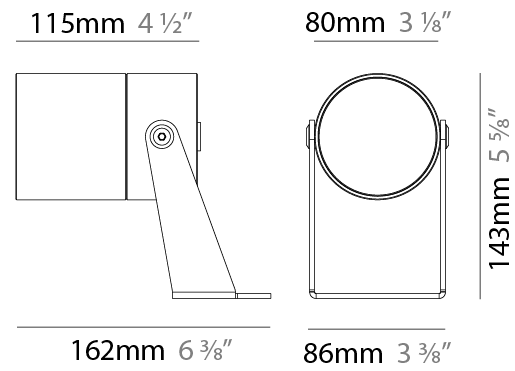

NANO XXL SURFACE

E9F340-

base number   Color   Finish   Lens
Temperature   Options   Options

1. To build a product code in our configurator select the specify button on the base model # product page
2. To build a manual product code on this datasheet choose from the options listed below in blue font and add the suffix to the base model #

GENERAL

Series: Nano Flood
Subseries: Nano XXL
Brand: Platek
Division: Exterior
Mounting Type: Surface
Mounting Location: Above Ground
Subcategory: Flood

PHYSICAL

Shape: Cylinder
Length (mm): 115
Length (in): 4 1/2"
Width (mm): 80
Width (in): 3 1/8"
Height (mm): 143
Height (in): 5 5/8"
Light Distribution: Adjustable / Direct
Diffuser: Clear tempered glass
Fixture Finish: BLK / WHI / GRY / COR / ANT / BRZ
Fixture Material: Aluminum Die Cast

ELECTRICAL

Lamp Type: LED
Input Wattage (W): 16
Dimming: Non-Dimmable
Driver Included: No
Driver Location: Remote
Driver Type: Constant Voltage- 120 / 277Vac
Driver Class: Class 2
Input Voltage (V): 120 - 277
Constant Voltage (V): 24

LED

Color Temperature (°K): 2700 / 3000 / 4000
Max. Delivered Lumen (lm): 970 / 1010
Nominal Lumen (lm): 1445 / 1503
CRI: >80 CRI
Lamp Life (hrs): 60000

OPTICAL

Optic°: 32 / 50
Beam Angle: 32 / 50

RATINGS AND CERTIFICATIONS

Certified By: Certified for North American Standards
IP rating: IP66
IK Rating: IK08
Bug Rating: B1 U0 G0
Upon Request: Higher Maximum Ambient Temperature